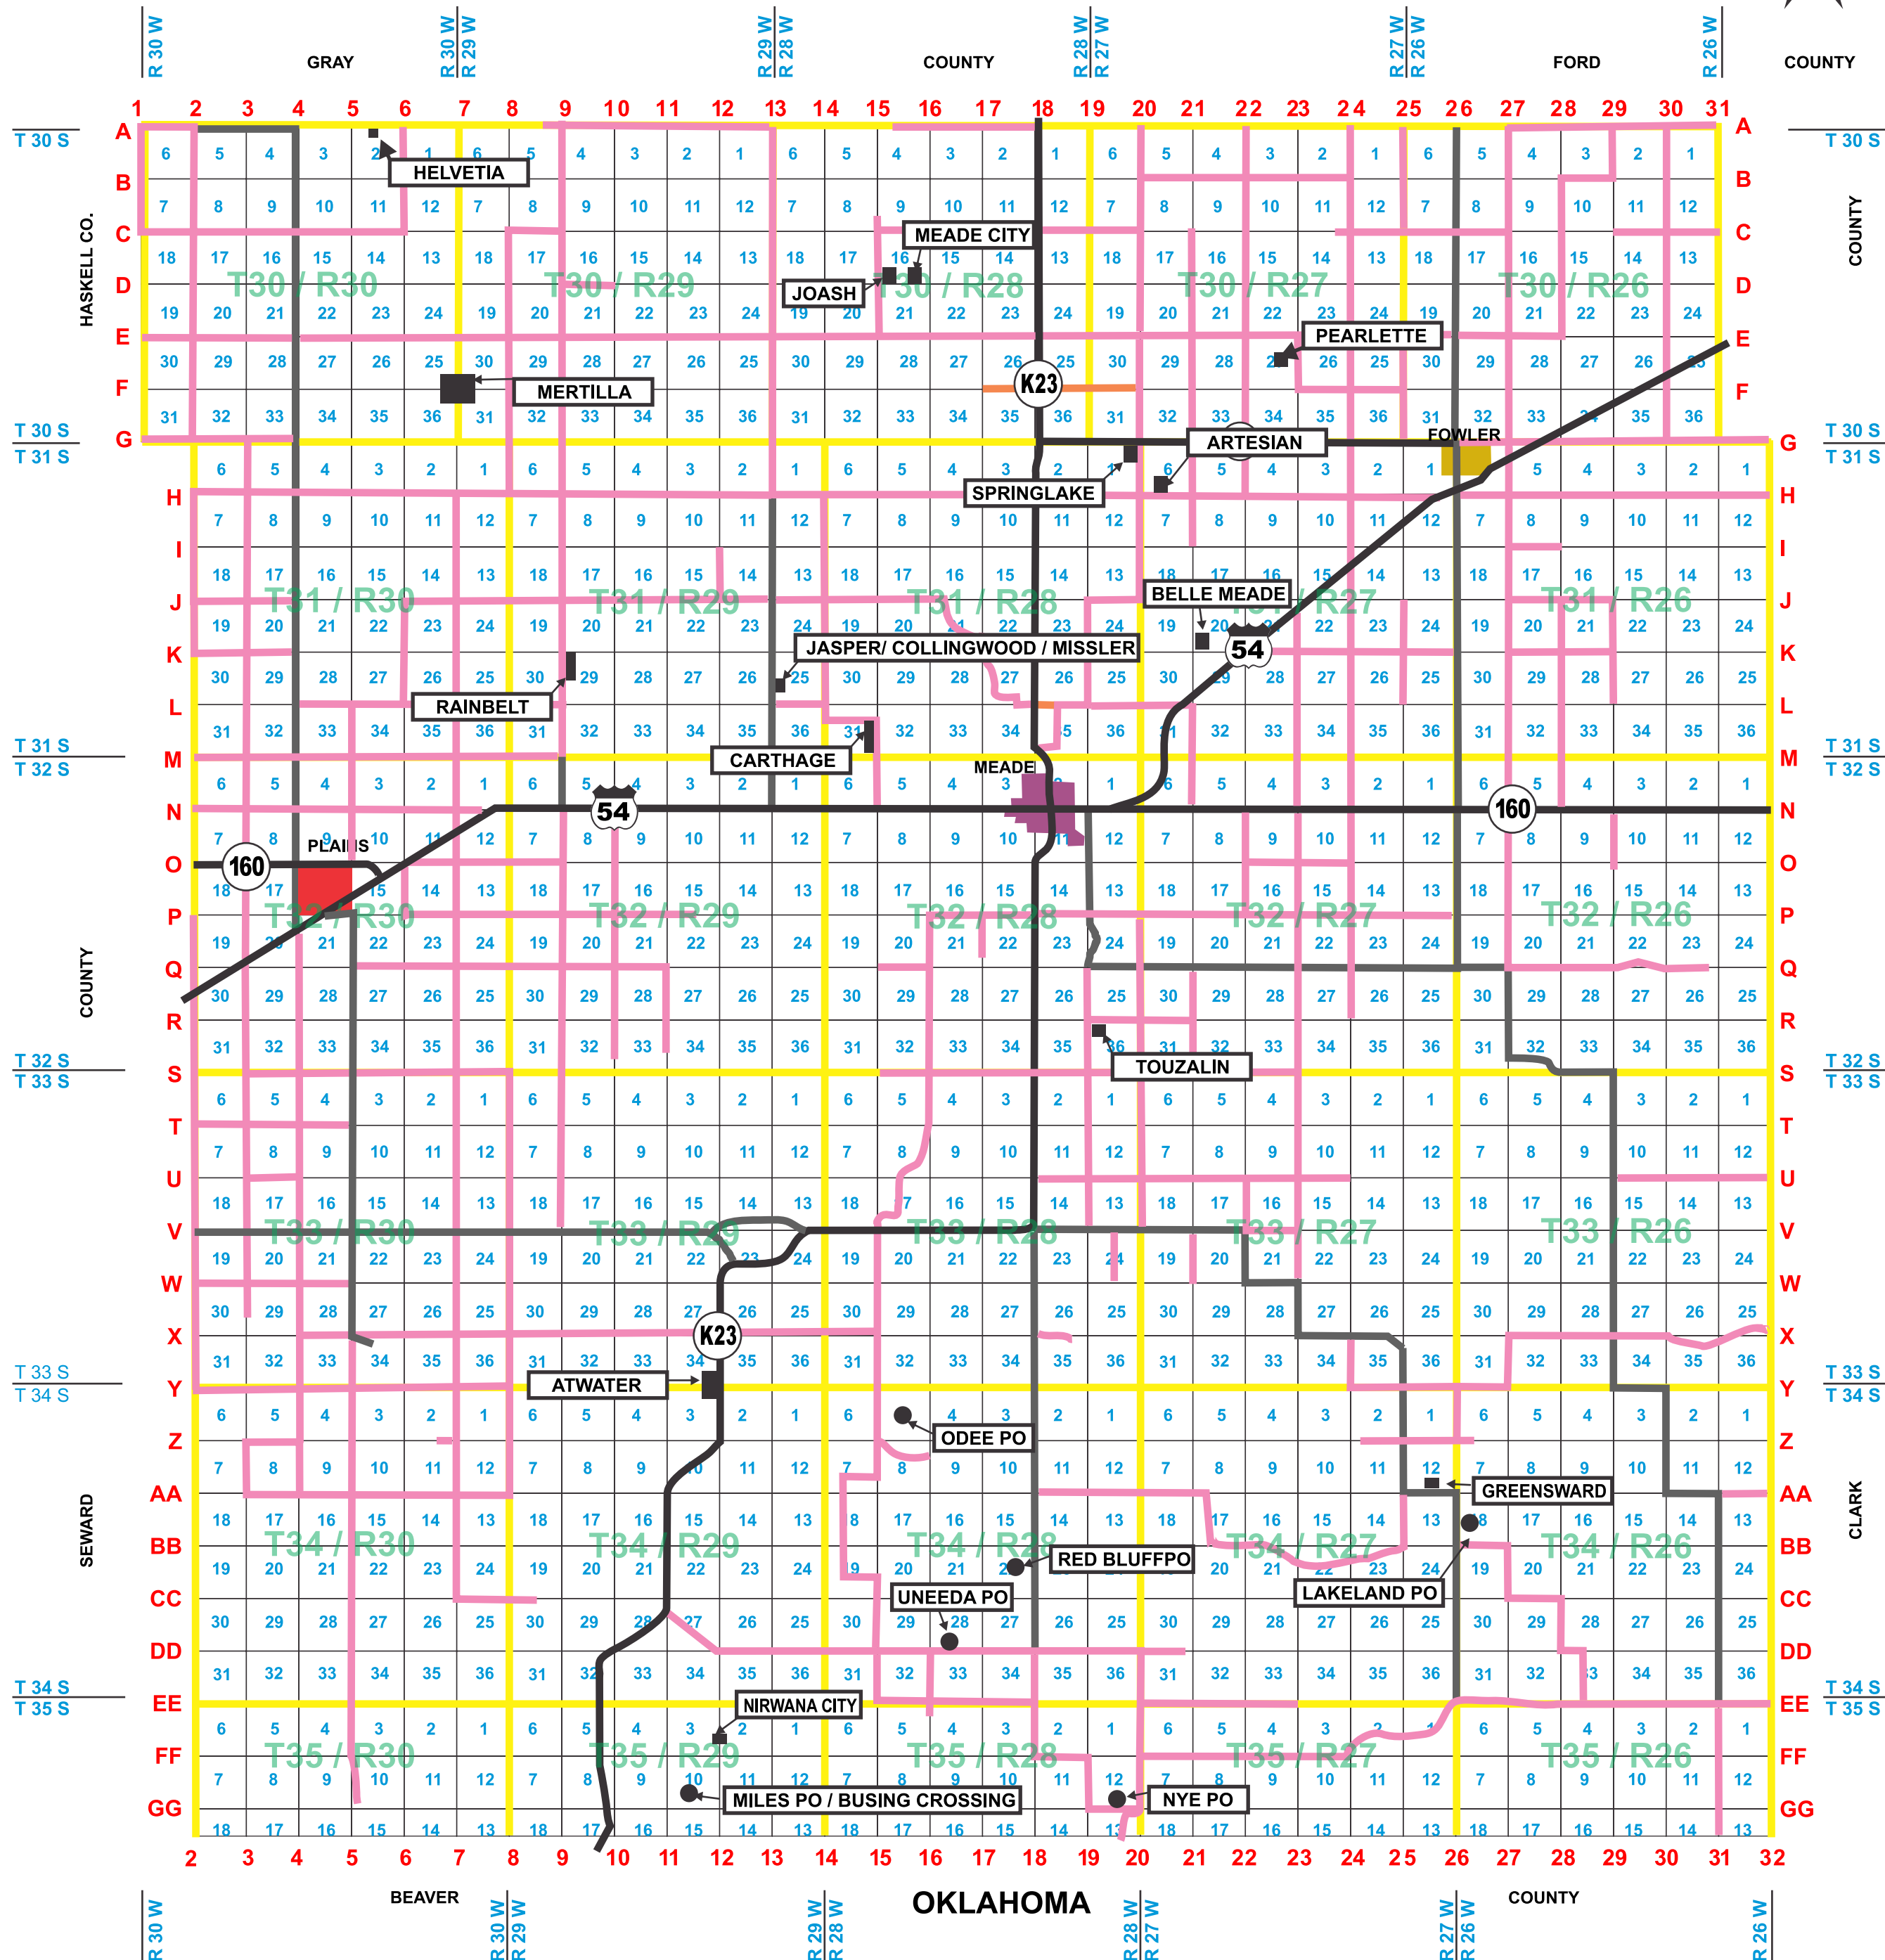

MEADE COUNTY

GHOST TOWNS & POST OFFICES

TOWNSHIP / RANGE BORDER

MAJOR HIGHWAYS / PAVED ROADS

GRAVEL ROADS