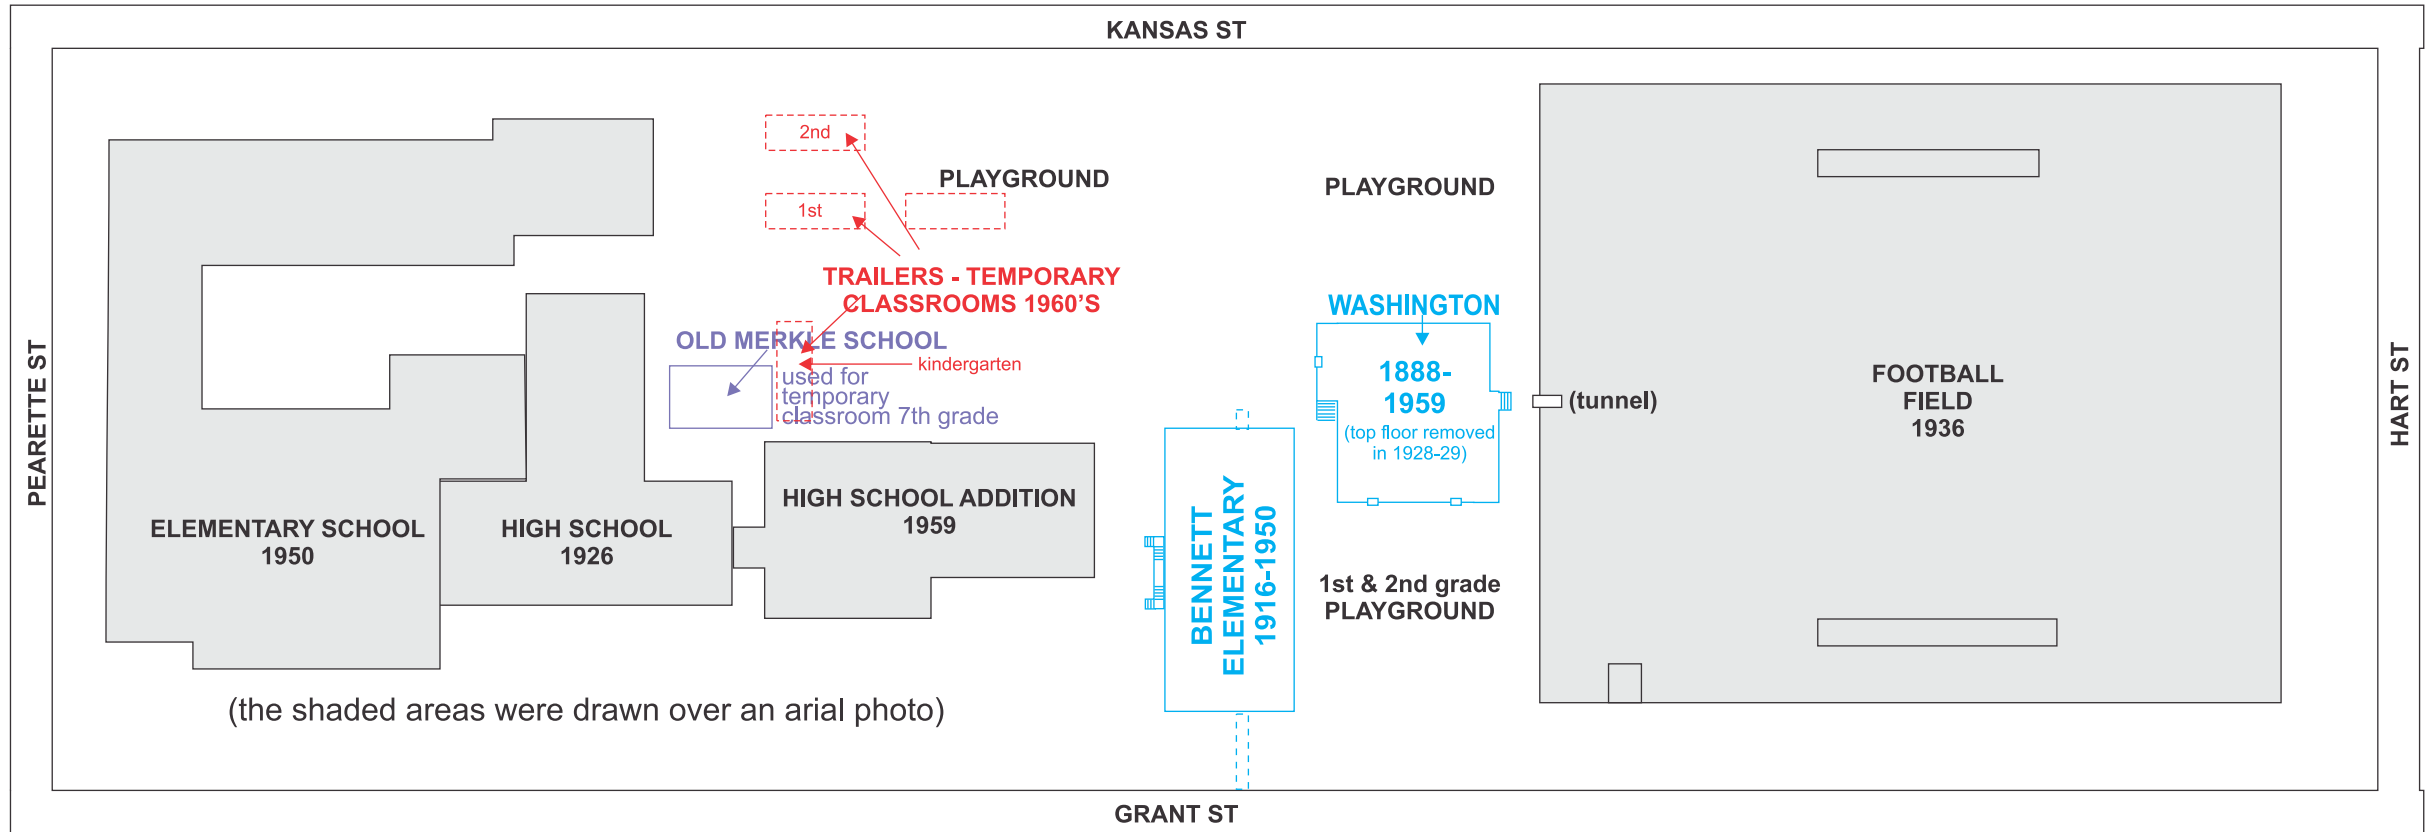

# MAP OF MEADE ELEMENTARY (PAST & PRESENT)

(see page 2 for classrooms in Bennett & Washington buildings)

**BENNETT  
ELEMENTARY  
1916-1950**

**WASHINGTON  
1829-1959  
(after top floor was removed)**