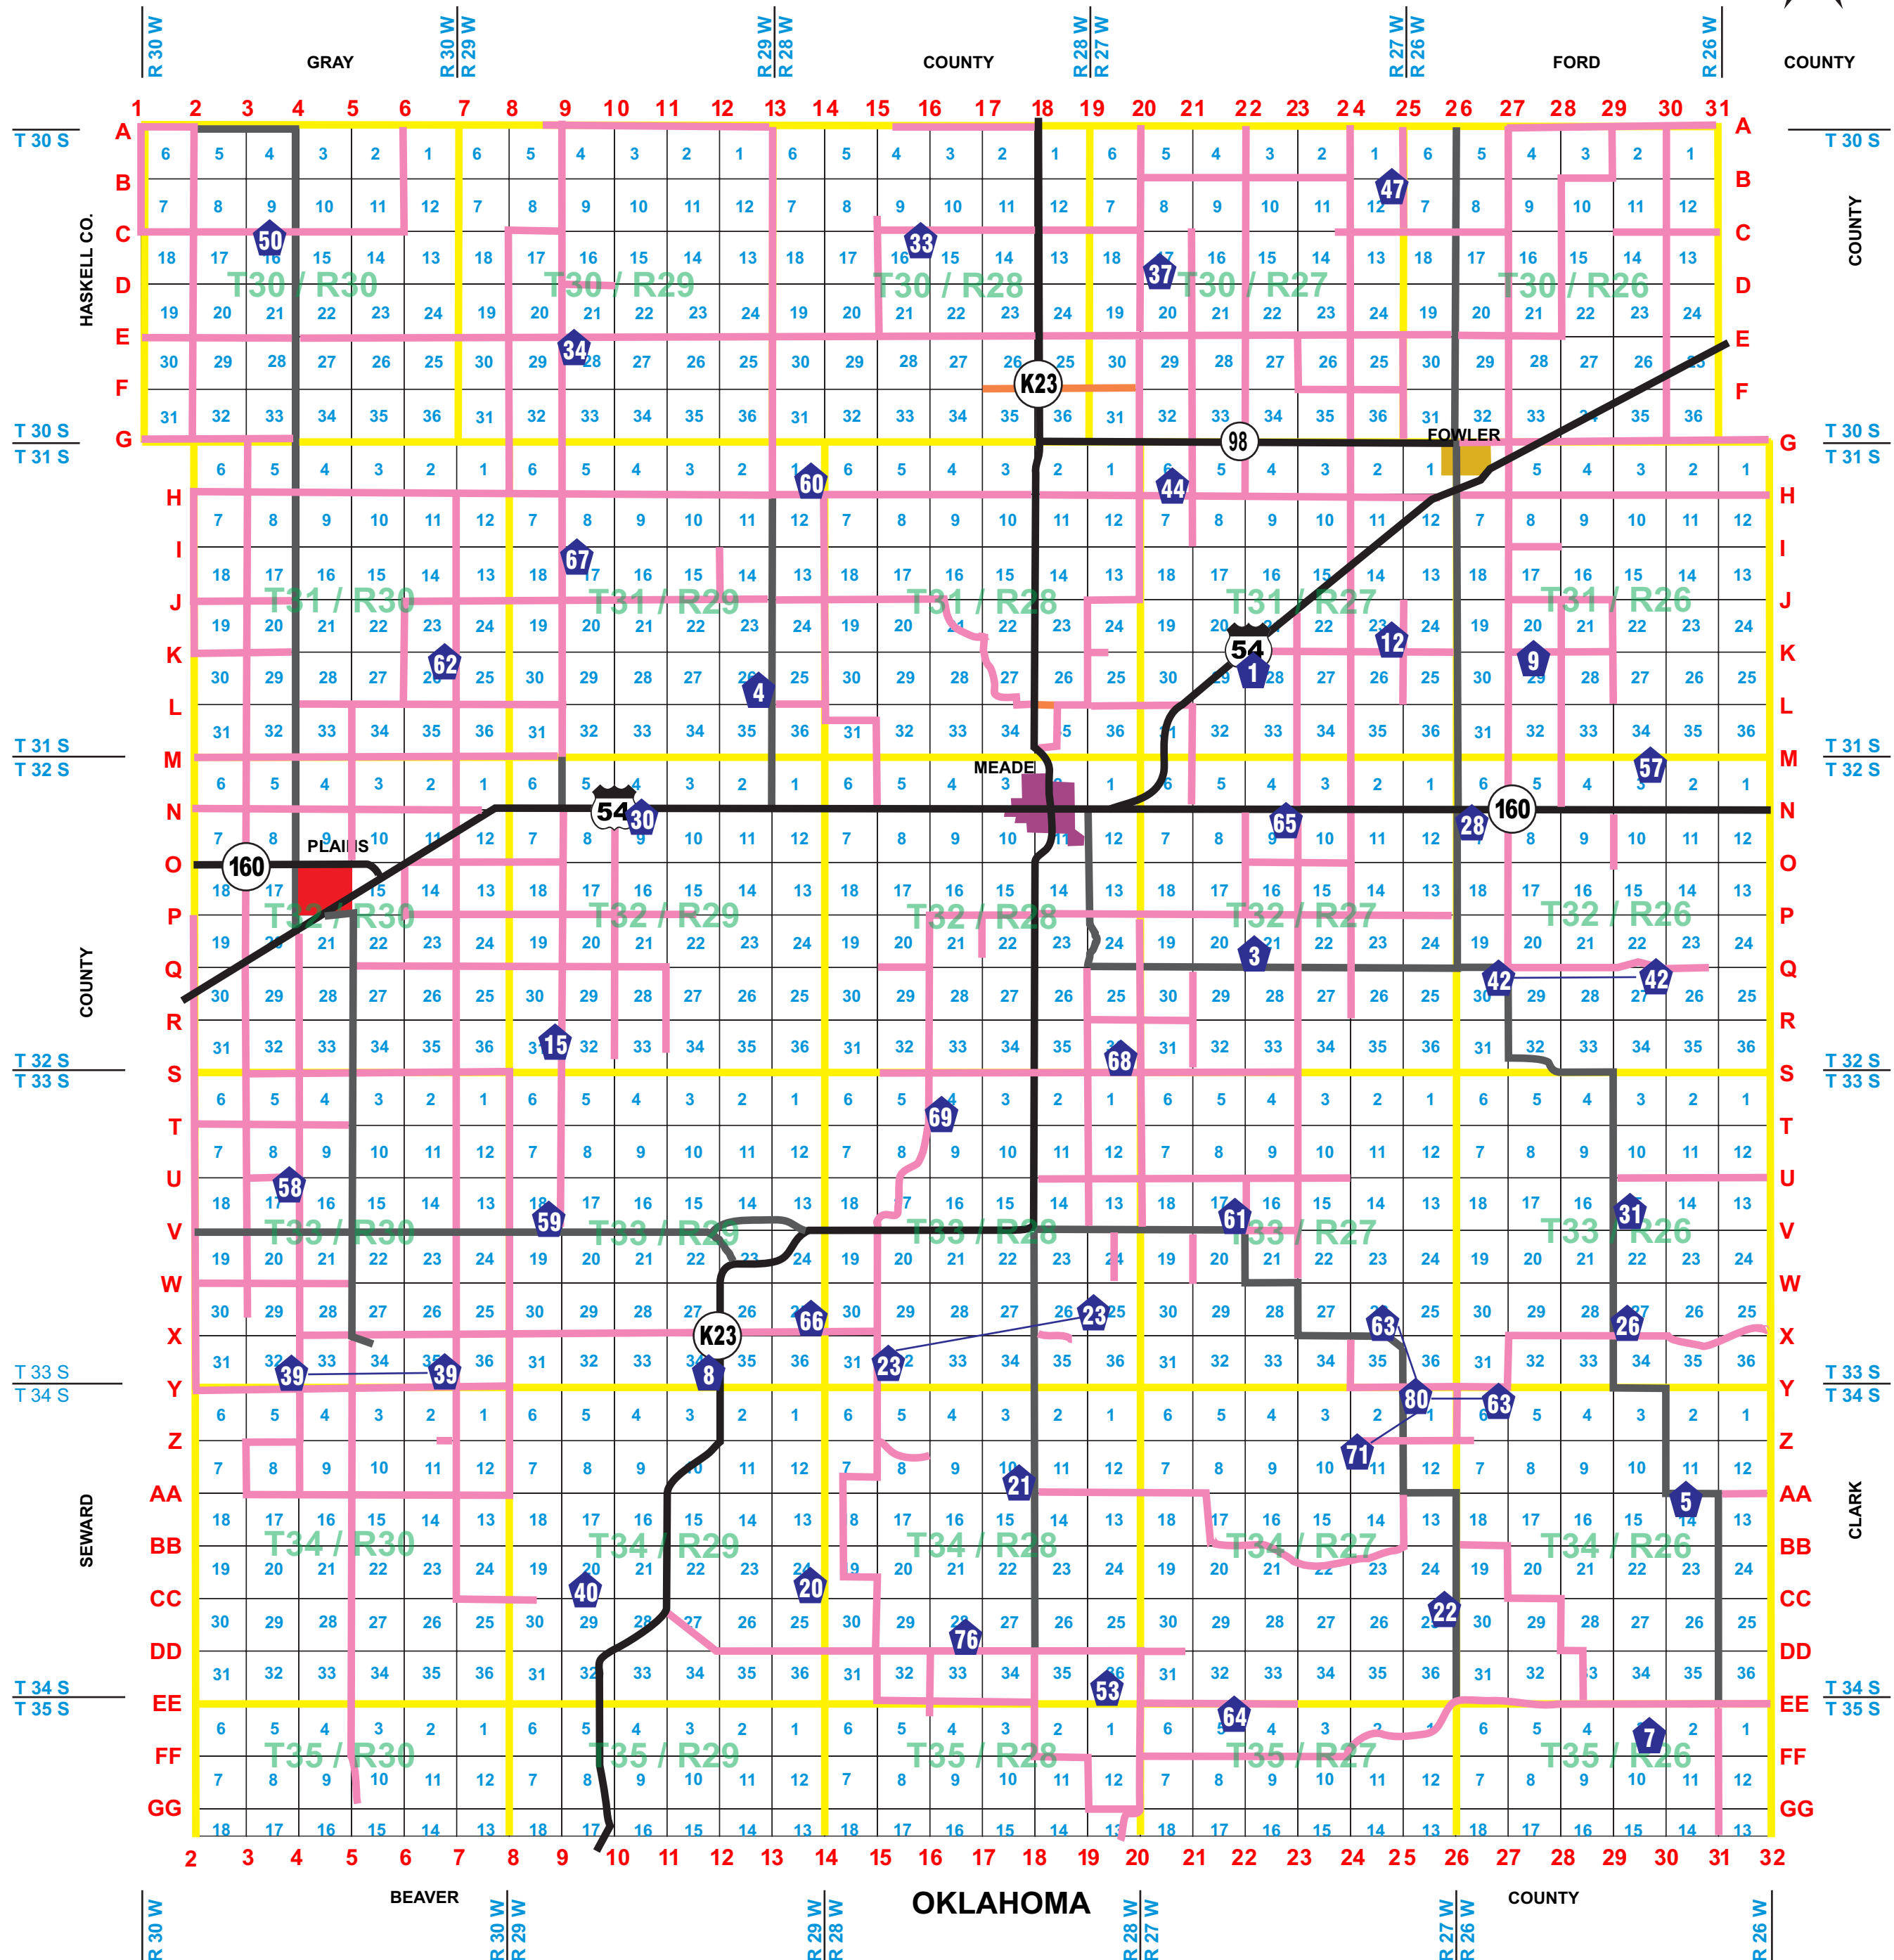

MEADE COUNTY

RANGE & TOWNSHIP MAP

SCHOOL NAME	#	Legal Description		SCHOOL NAME	#	Legal Description
Angell	15	SE/C NE/4 31-32-29		Pleasant Hill	61	SE/C SE/4 17-33-27
Artesian	44	SW/C SE/4 6-31-27		Pleasant Home	62	NE/C NE/4 26-31-30
Atwater	8	SE/C SE/4 34-33-29		Pleasant Valley	53	SE/C SW/4 36-34-28
Belle Meade	1	SW/C NW/4 28-31-27		Pleasant View	33	NE/C NE/4 16-30-28
Black	25	SE/C SW/4 35-32-28		Pleasant View	58	NE/4 NE/4 17-33-30
Century	23	NW/C SW/4 32-33-28		Pleasant View/Button	50	NW/C NE/4 16-30-30
Century	23	25-33-28		Prosperity	30	NE/4 NW/4 9-32-29
East Glendale	39	SE/C SE/4 35-33-30		Richland/McCauley	47	NE/C NE/4 12-30-27
Evergreen	31	NW/C SW/4 15-33-26		Rolldale	59	SE/C SE/4 18-33-29
Fairview	20	SE/C SE/4 24-34-29		Spring Creek/East	42	NE/C NE/4 27-32-26
Fairview Consolidated	76	SW/C SE/4 28-34-28		Stone School	21	SE/C SE/4 10-34-28
Five Mile School	5	NE/C NW/4 14-34-26		Sunny Dale	26	SW/C SW/4 27-33-26
Good Hope	69	SW/C SW4 4-33-28		Sunny Dell	60	SE/C SE/4 1-31-29
Good Will	63	SW/C SE/4 26-33-27		Sunrise	68	SE/4 SE/4 36-32-28
Good Will (private)	63	NW/C NW/4 1-34-27		Valley Grove	22	NE/C NE/4 25-34-27
Good Will Consolidated	80	NW/C NW/4 1-34-27		West Glendale	39	SE/C SE/4 32-33-30
Good Will/North	63	NW/C NW/4 1-34-27		Western Gem	37	SE/C SW/4 17-30-27
Good Will/South	63	NW/C NW/4 11-34-27		Wilburn/Anarco	Jt 1	SE Ford County
Grandview	12	SE/C SE/4 23-31-27				
Happy Hill	66	SE/4 SE/4 25-33-29				
Highland	9	NE/C NW/4 29-31-26				
Kyger	64	NE/C NE/4 5-35-27				
Lakeland	63	NE/C NE/4 6-34-26		(Alphabetical by School Name)		
Lakeview	28	NW/C NW/4 7-32-26				
Liberty Knoll	67	NWC NW/4 17-31-29				
Lily Dale	71	NW/C NW/4 11-34-27				
Lonestar	40	SE/C SW/4 20-34-29				
Longview/Clearlake	7	NE/C SE/4 3-35-26				
McNulty	3	SW/C SW/4 21-32-27				
Mertilla	34	NW/C NW/4 28-30-29				
Missler	4	NE/C SE/4 26-31-29				
Moundview	42	NE/C NE/4 30-32-26				
Mt Hope/Happy Hollow	57	NW/C NE/4 3-32-26				
Oakland	65	NE/4 NE/4 9-32-27				