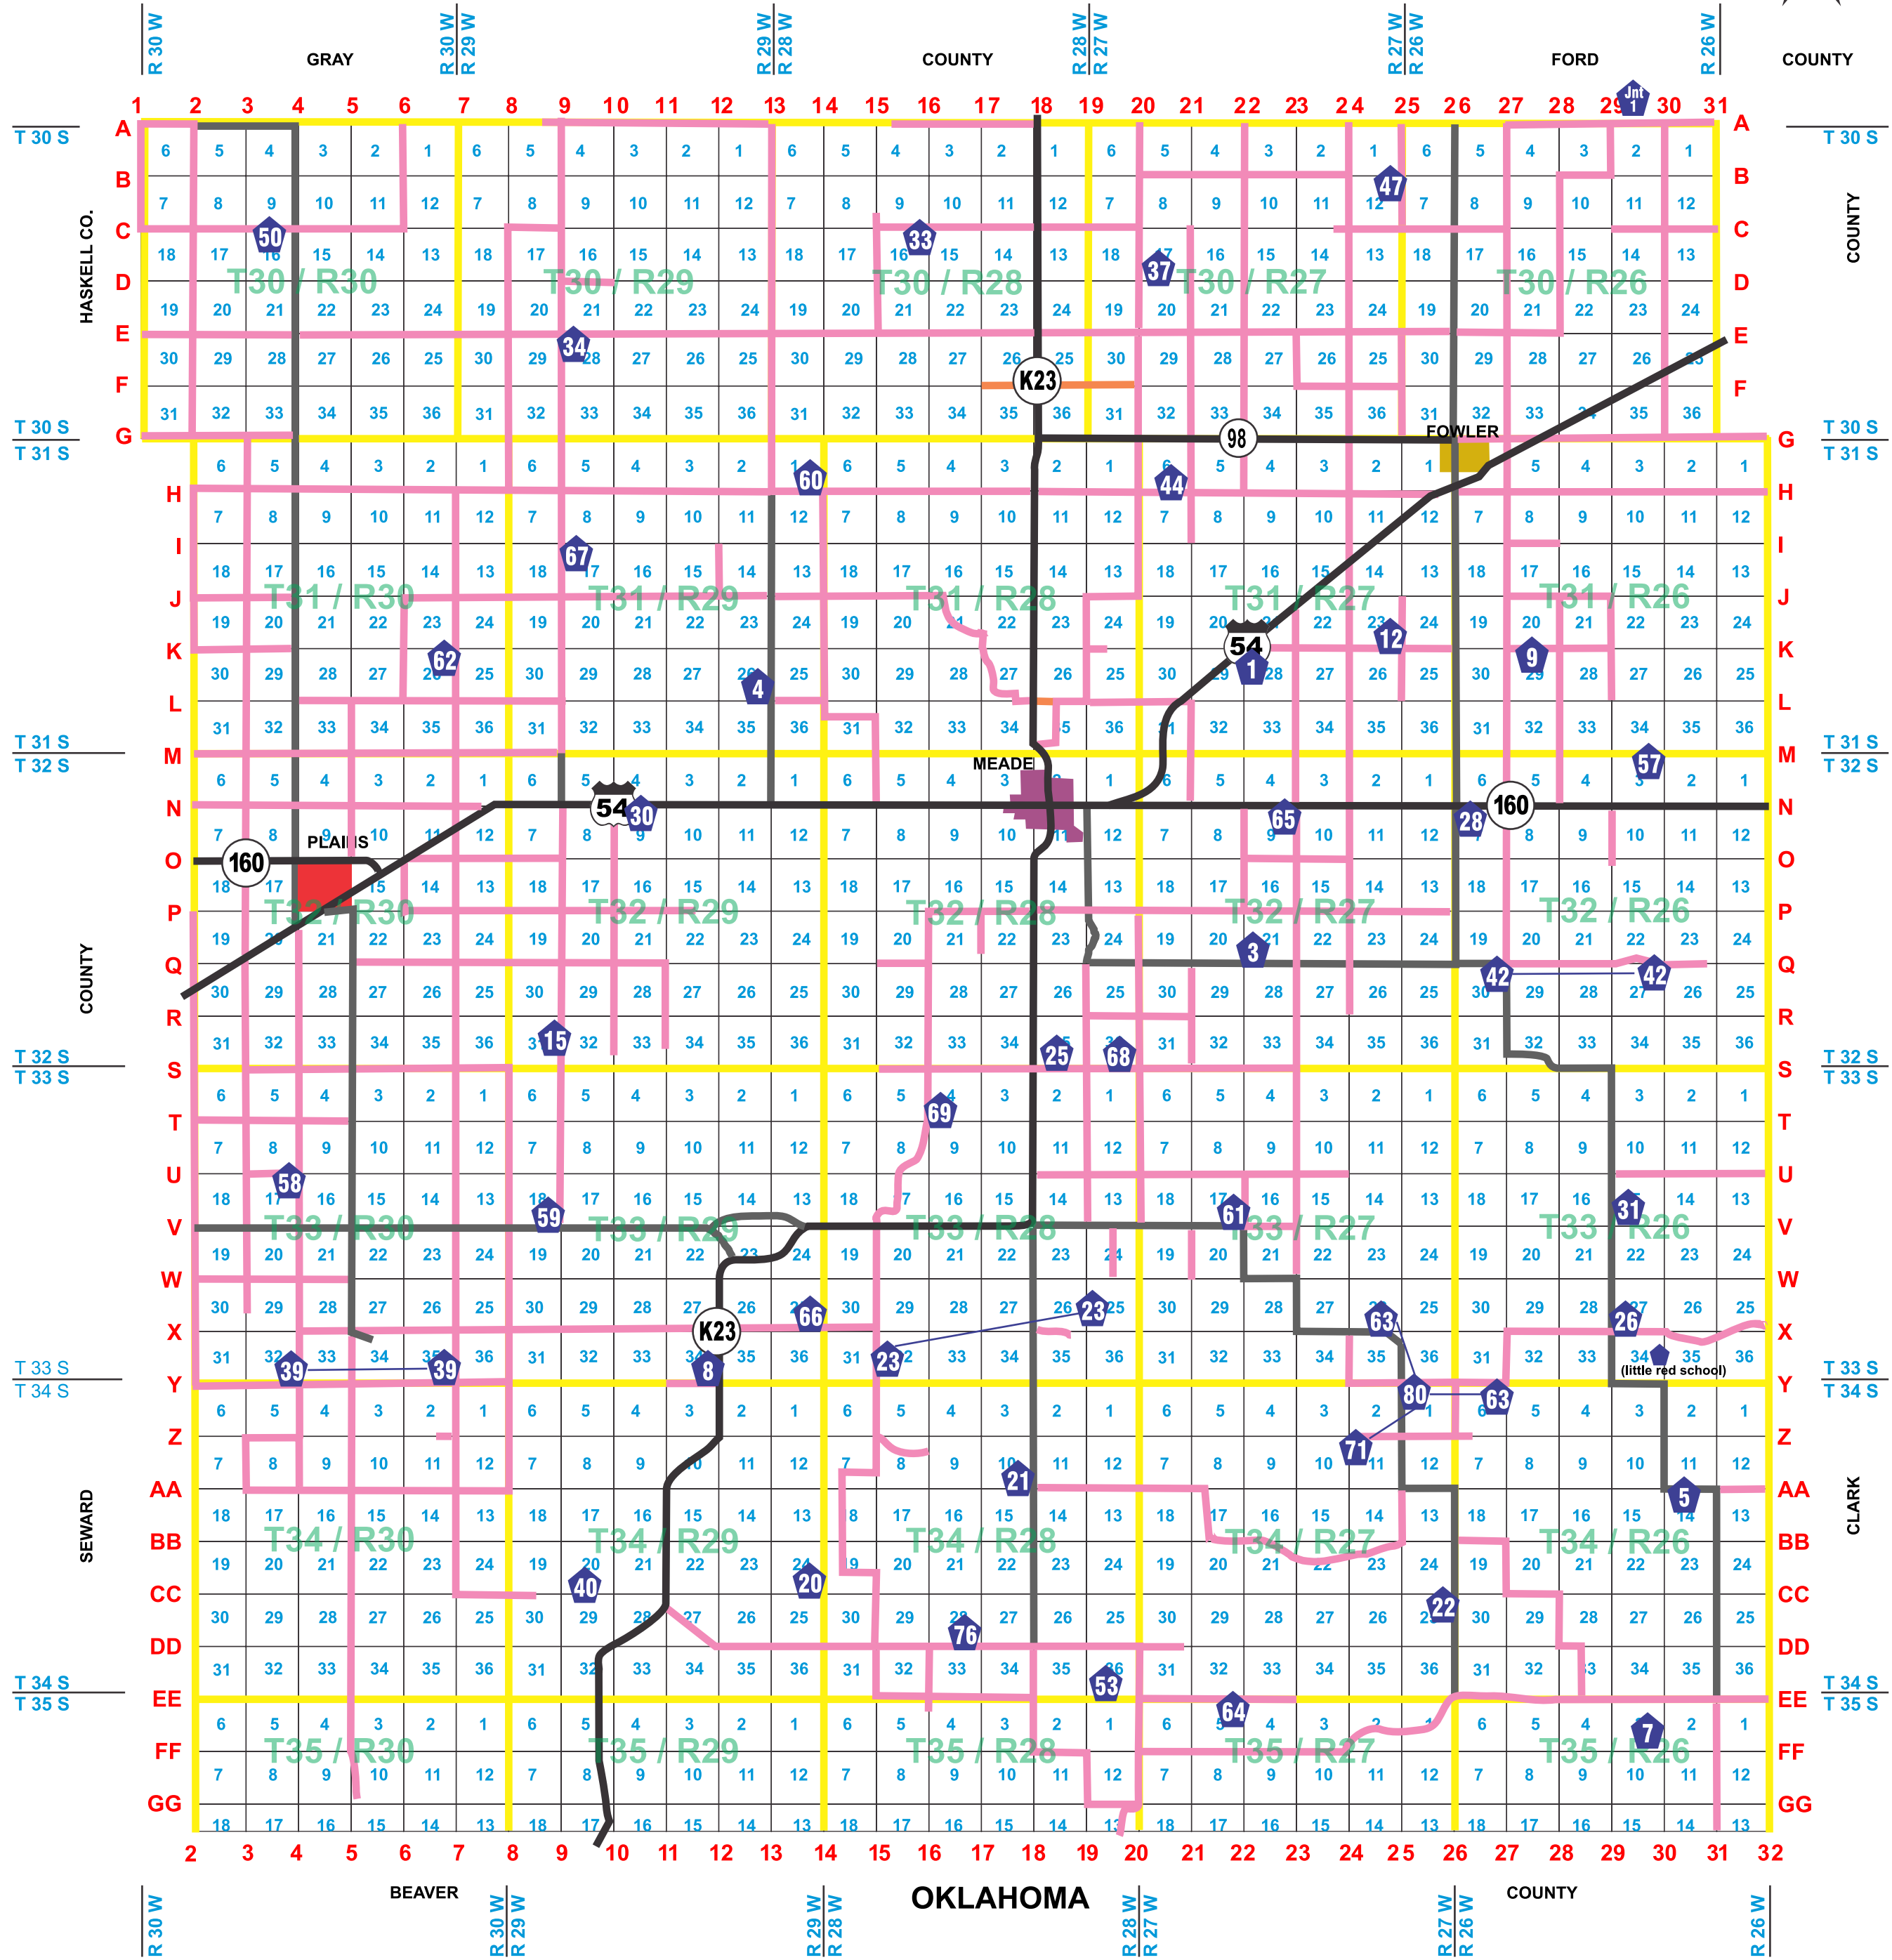

MEADE COUNTY

RANGE & TOWNSHIP MAP

TOWNSHIP / RANGE BORDER

MAJOR HIGHWAYS / PAVED ROADS

GRAVEL ROADS