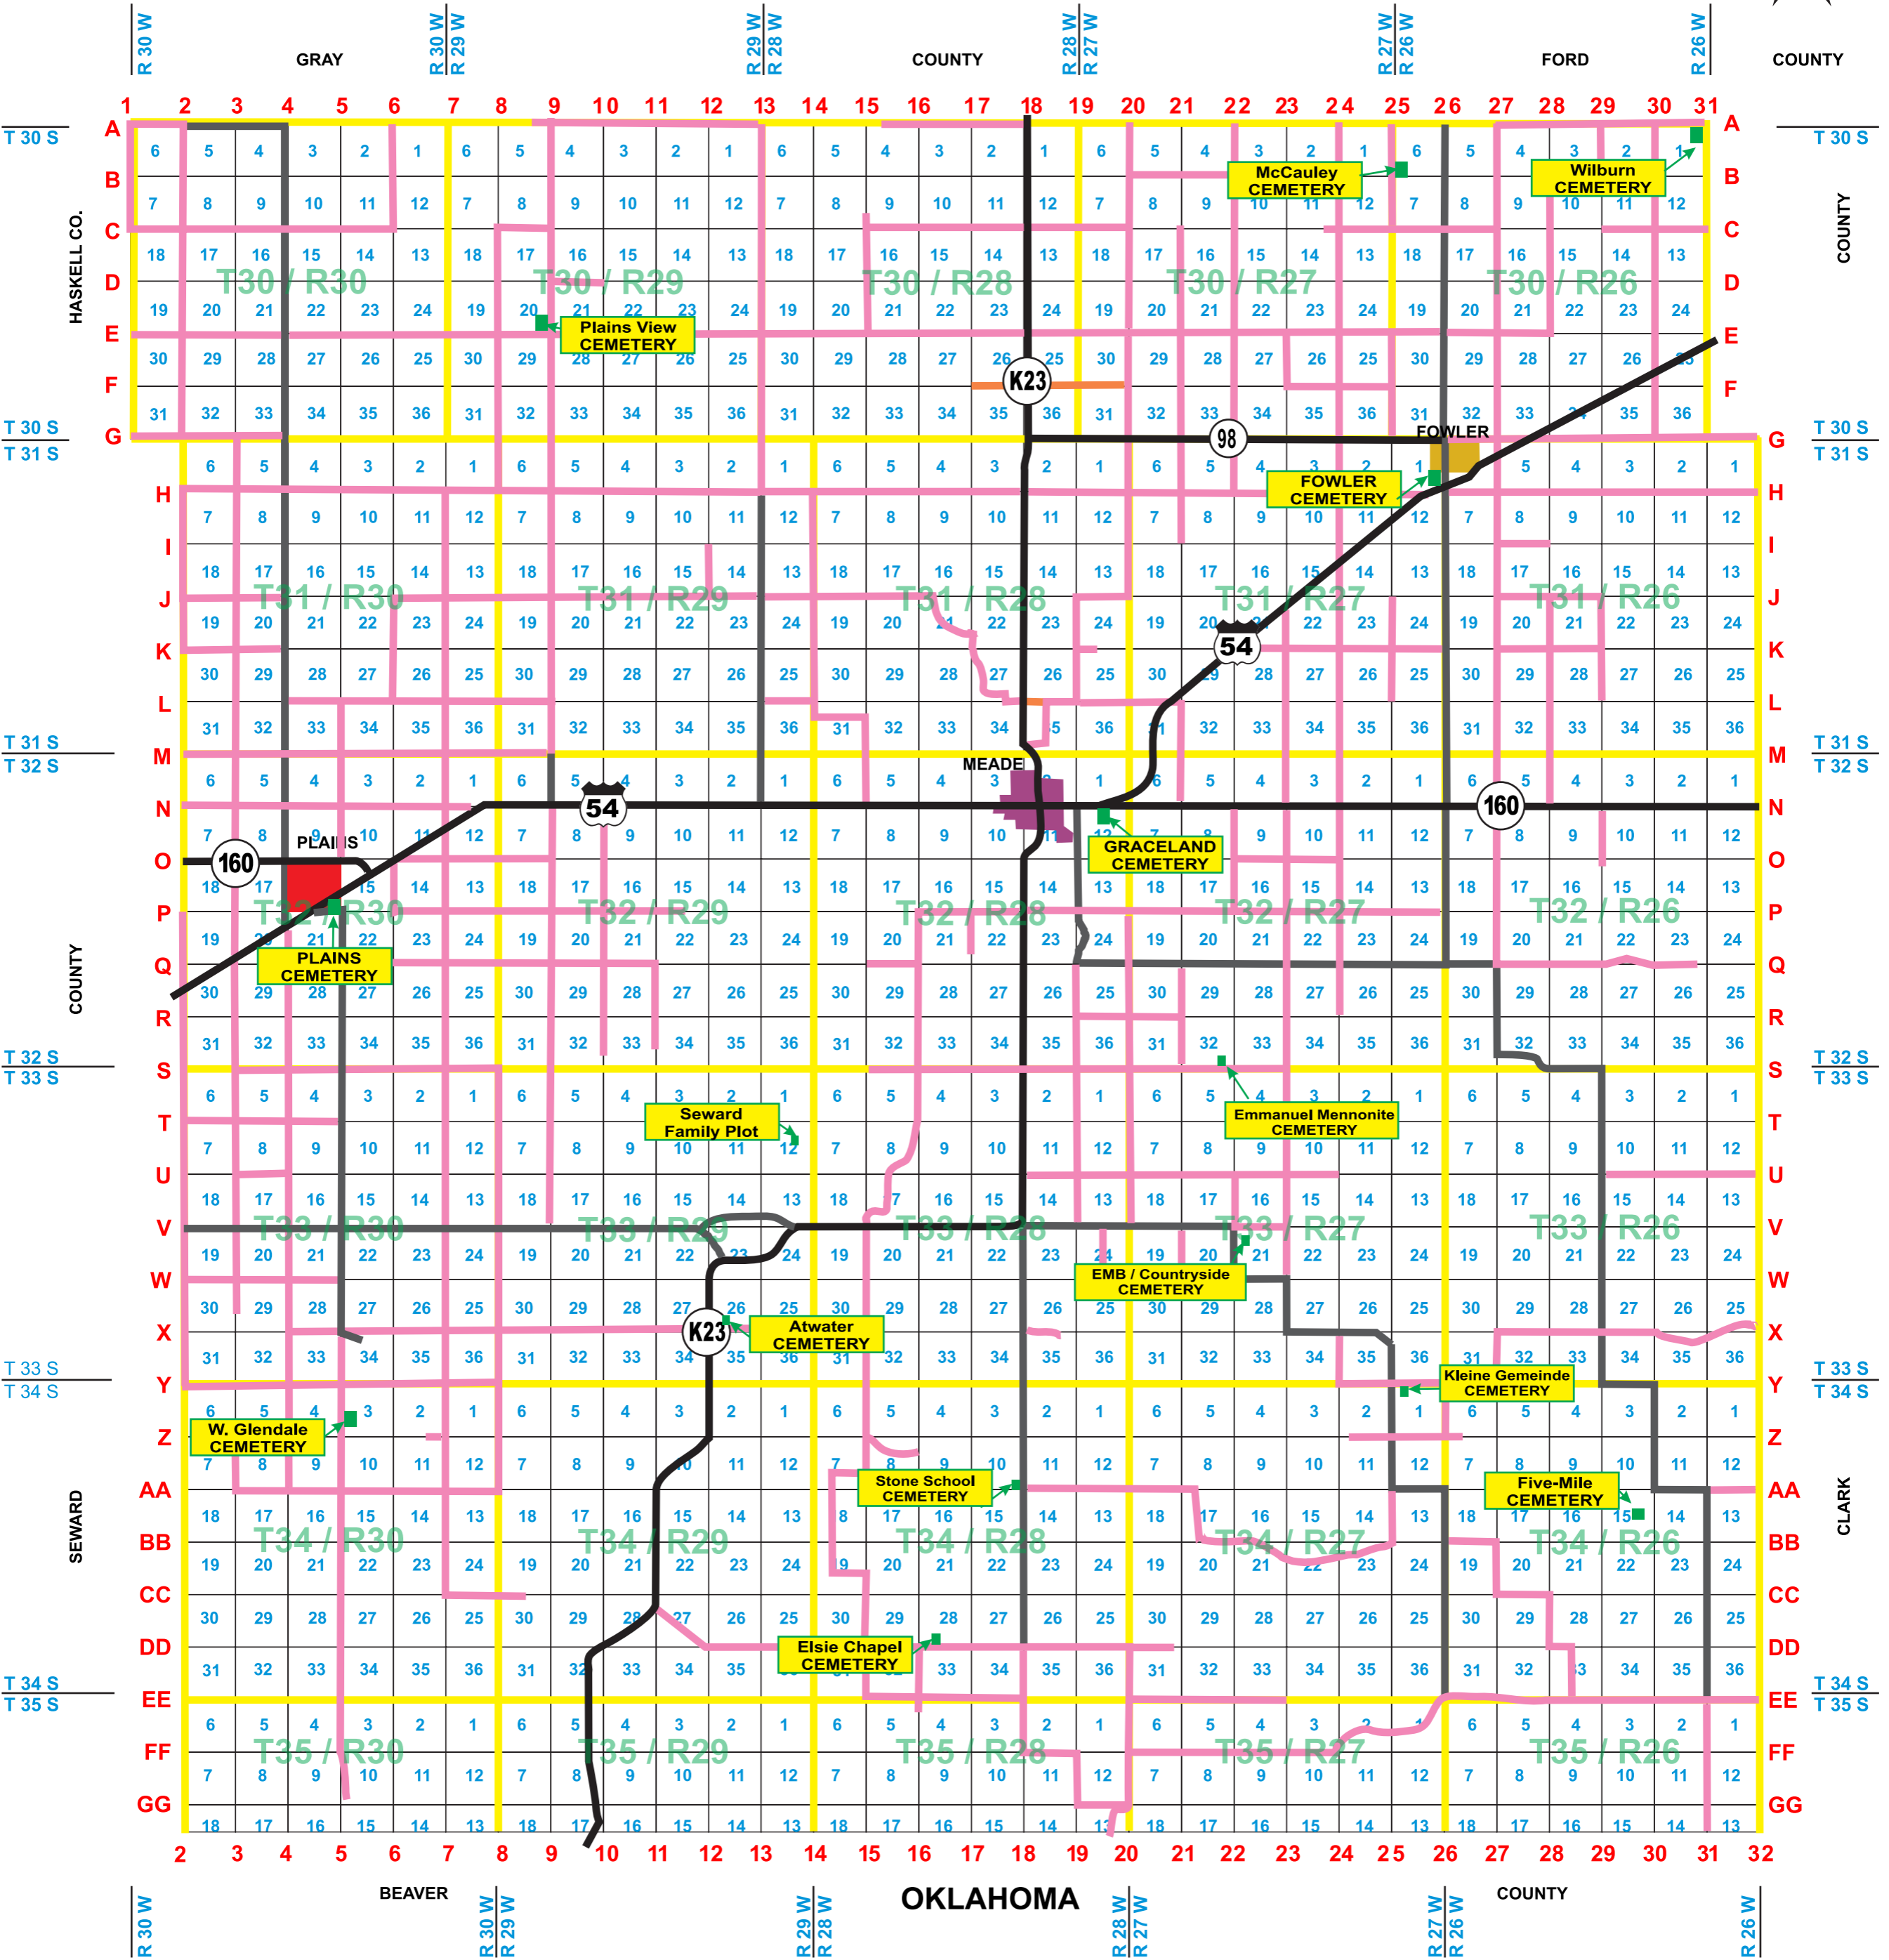

MEADE COUNTY

RANGE & TOWNSHIP MAP

COUNTY

COUNTY

T 30 S
T 31 S

T 31 S
T 32 S

T 32 S
T 33 S

T 33 S
T 34 S

CLARK

T 34 S
T 35 S

TOWNSHIP / RANGE BORDER

MAJOR HIGHWAYS / PAVED ROADS

GRAVEL ROADS