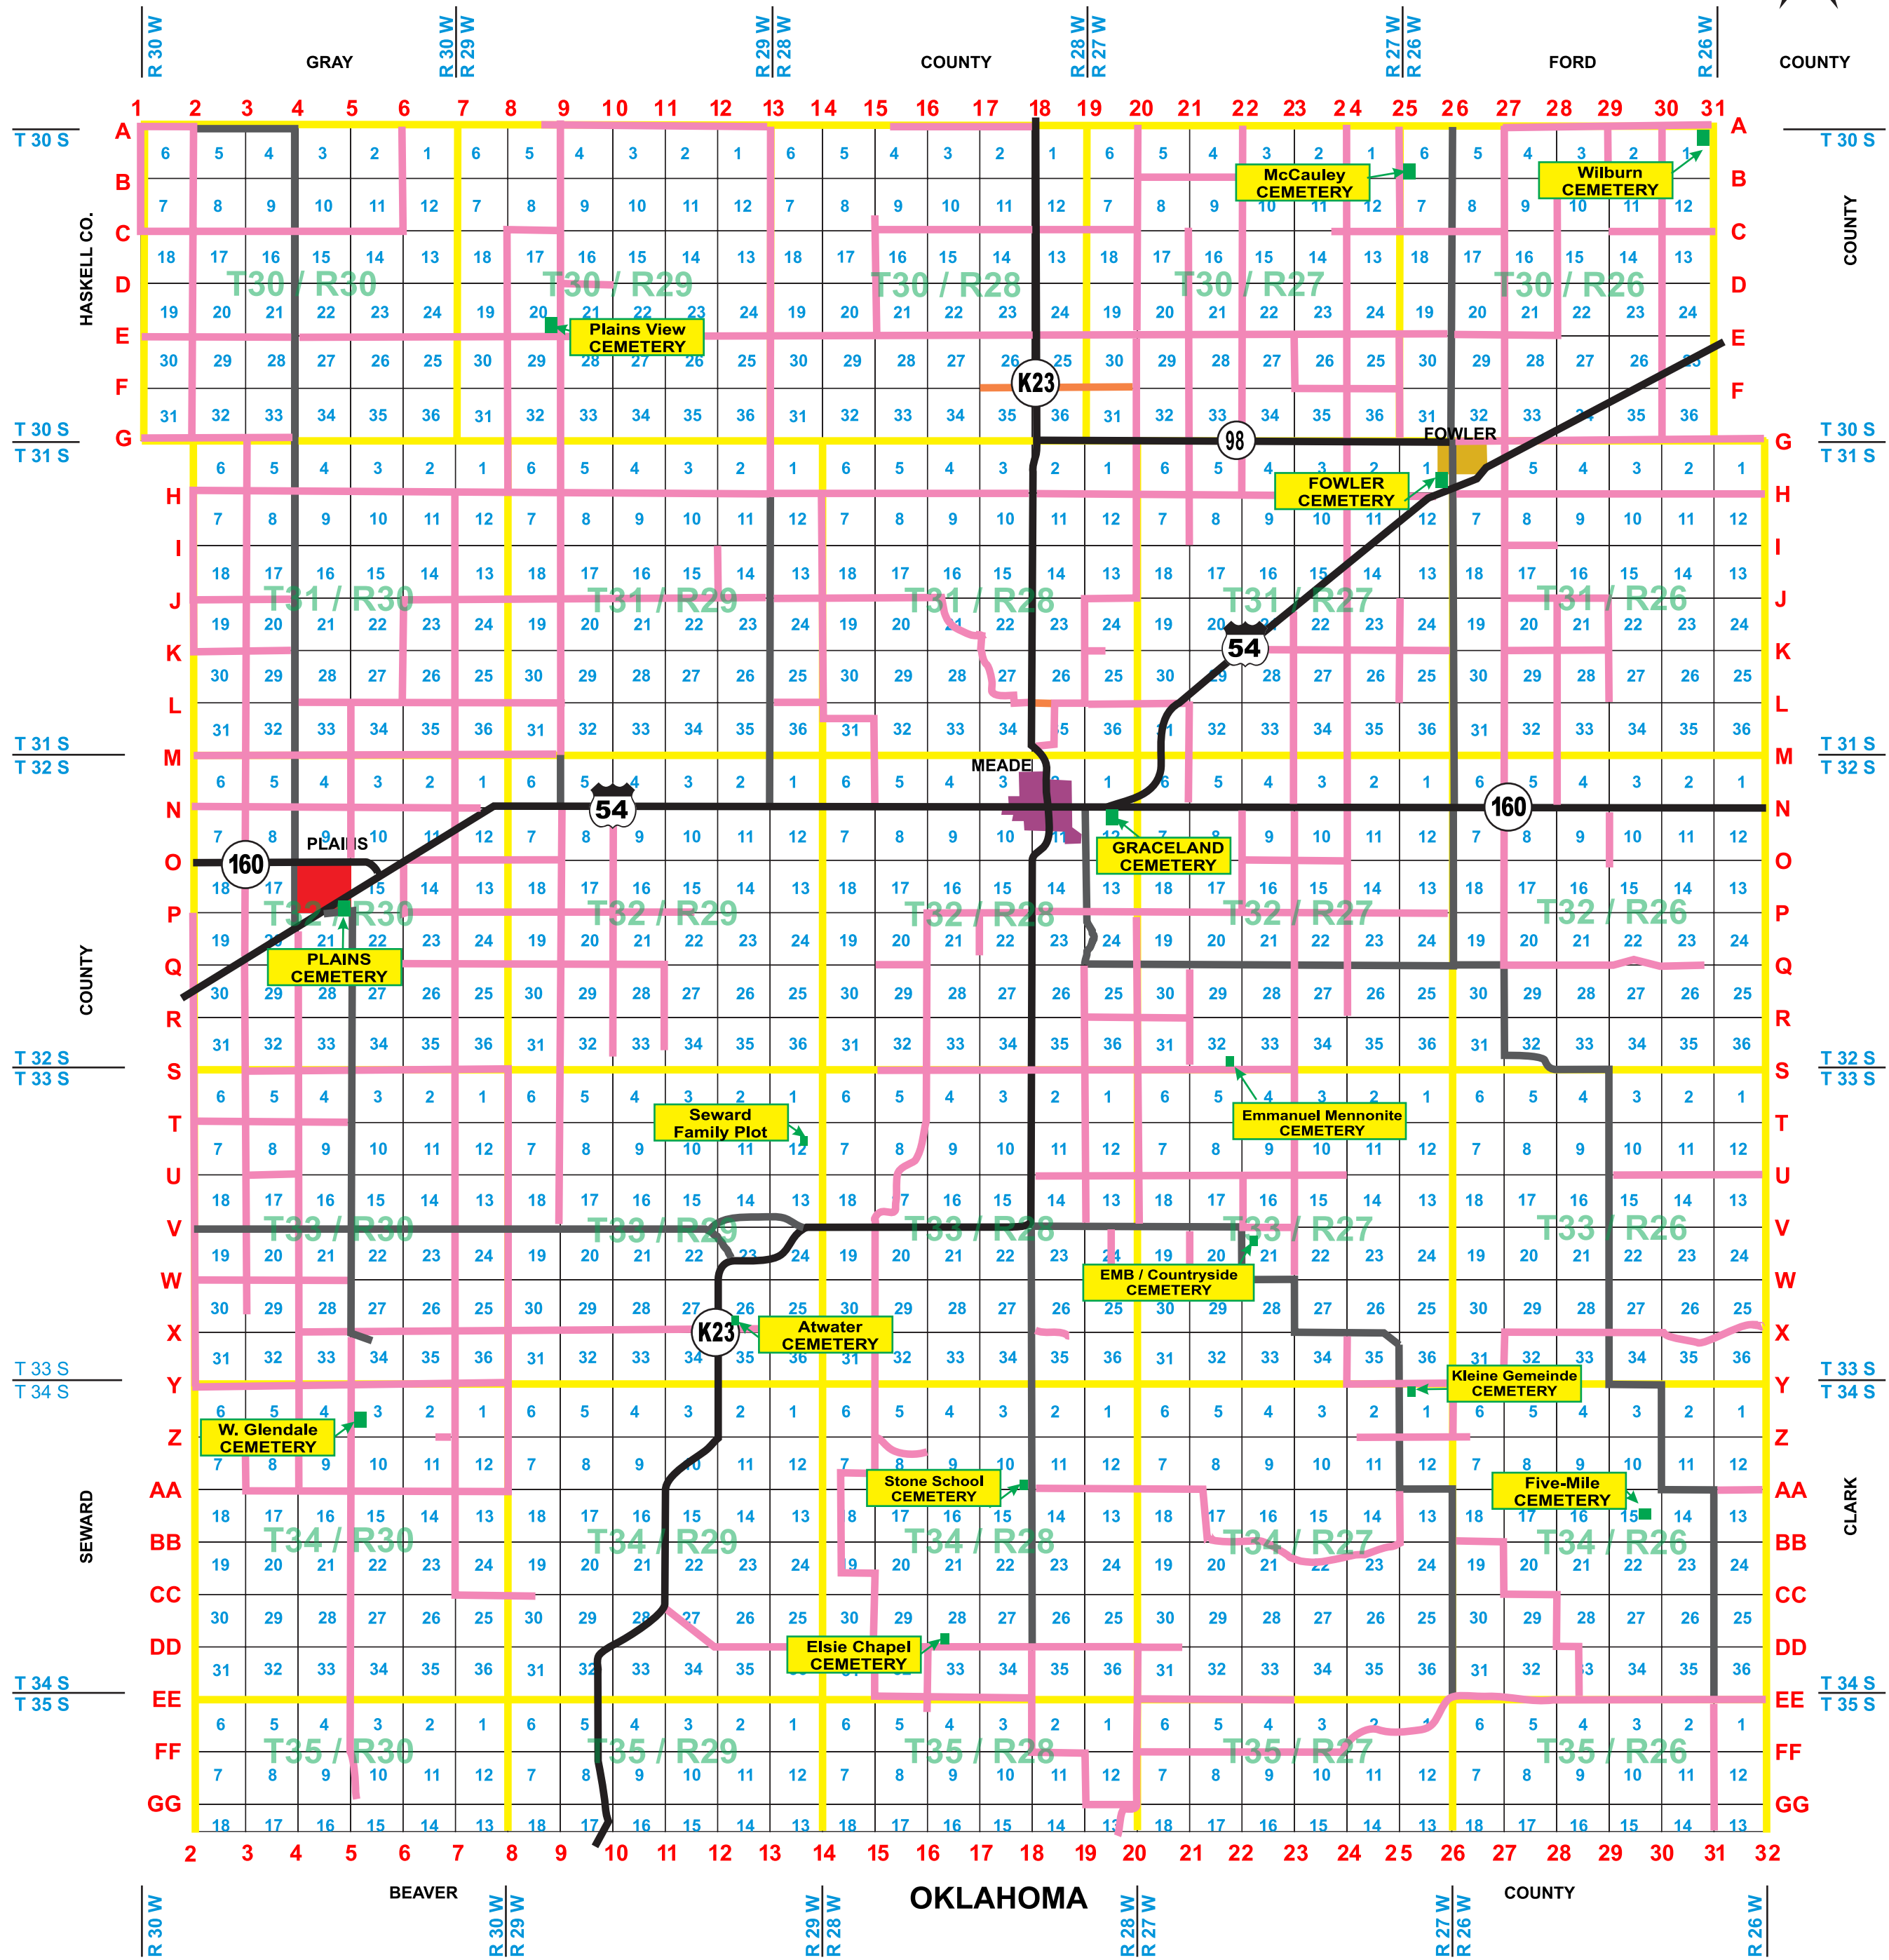

MEADE COUNTY

RANGE & TOWNSHIP MAP

TOWNSHIP / RANGE BORDER

MAJOR HIGHWAYS / PAVED ROADS

GRAVEL ROADS